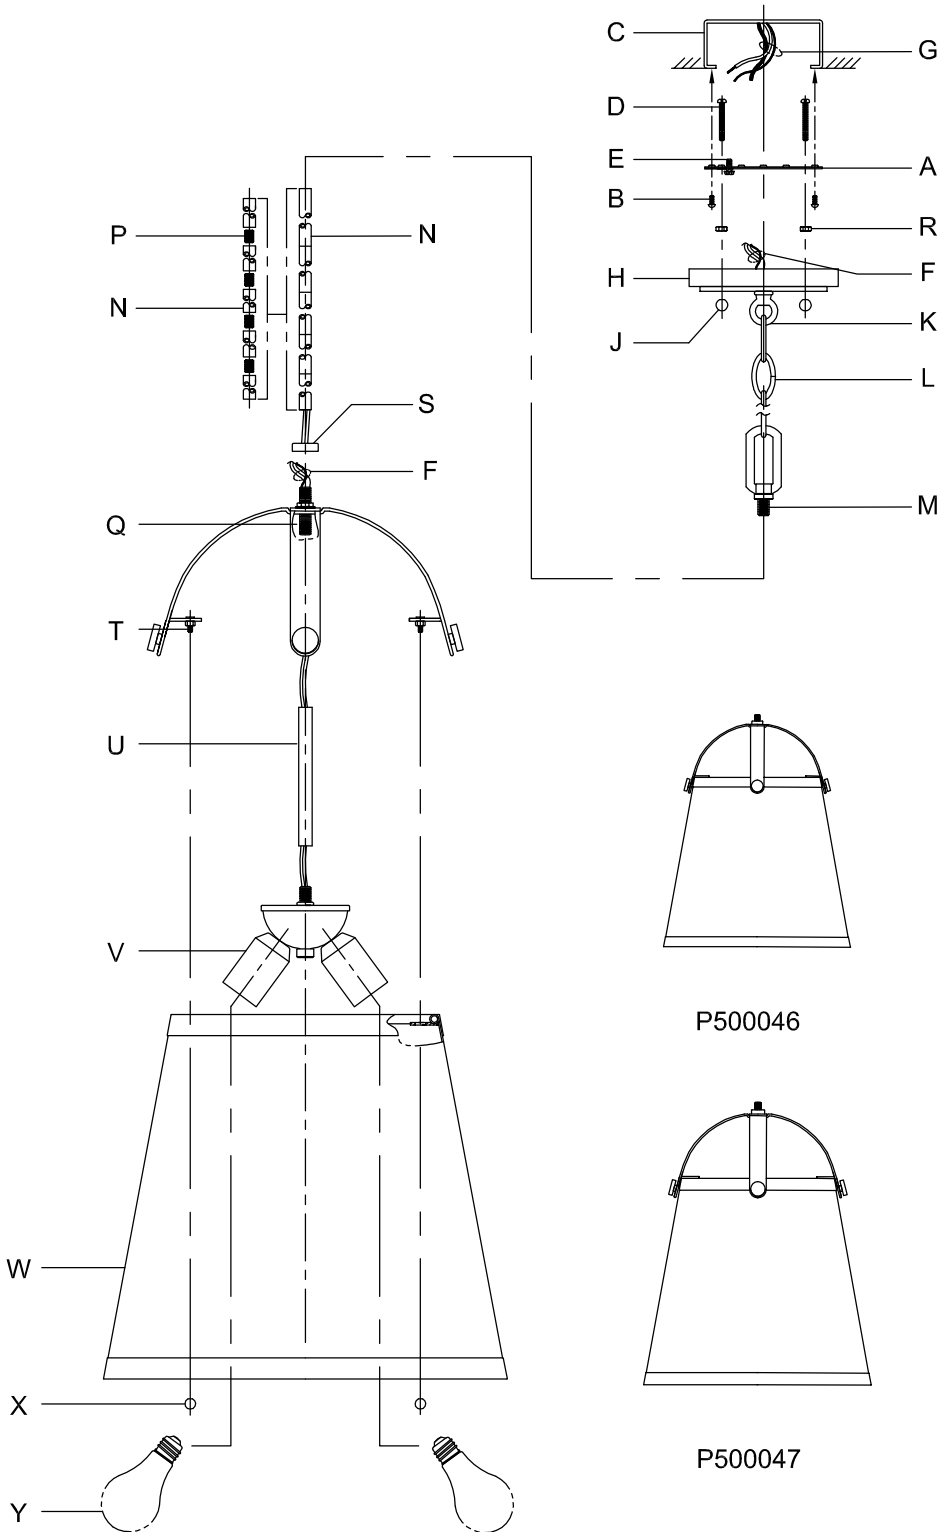

Assembly & Installation Instructions

CAUTION: Read instructions carefully and turn electricity off at main circuit breaker panel before beginning installation.

500046, 500047

WARNING - If any Special Control Devices are used with this Fixture, Follow the Instructions Carefully to assure full compliance with N.E.C. requirements. If there are any questions, contact a Qualified Electrical Contractor.

ASSEMBLY STEPS:

PASOS PARA ENSAMBLAR:

MODE D'ASSEMBLAGE:

1. D,E → A
2. R → D
3. B,A → C
4. F → Q,S,P,N,M
5. U → V
6. U,V → Q
7. S,N → Q
8. M → N
9. L → M,K
10. F → L,K,H
11. F → G
12. H,J → D
13. X,W → T
14. Y → V

Attach (N), (P) to achieve overall desired length.
 Una (N), (P) para lograr la longitud deseada.
 Joignez (N), (P) pour obtenir la longueur voulue.

**B, C, G & Y
 (NOT FURNISHED)
 (NO INCLUIDA)
 (NON FOURNIE)**